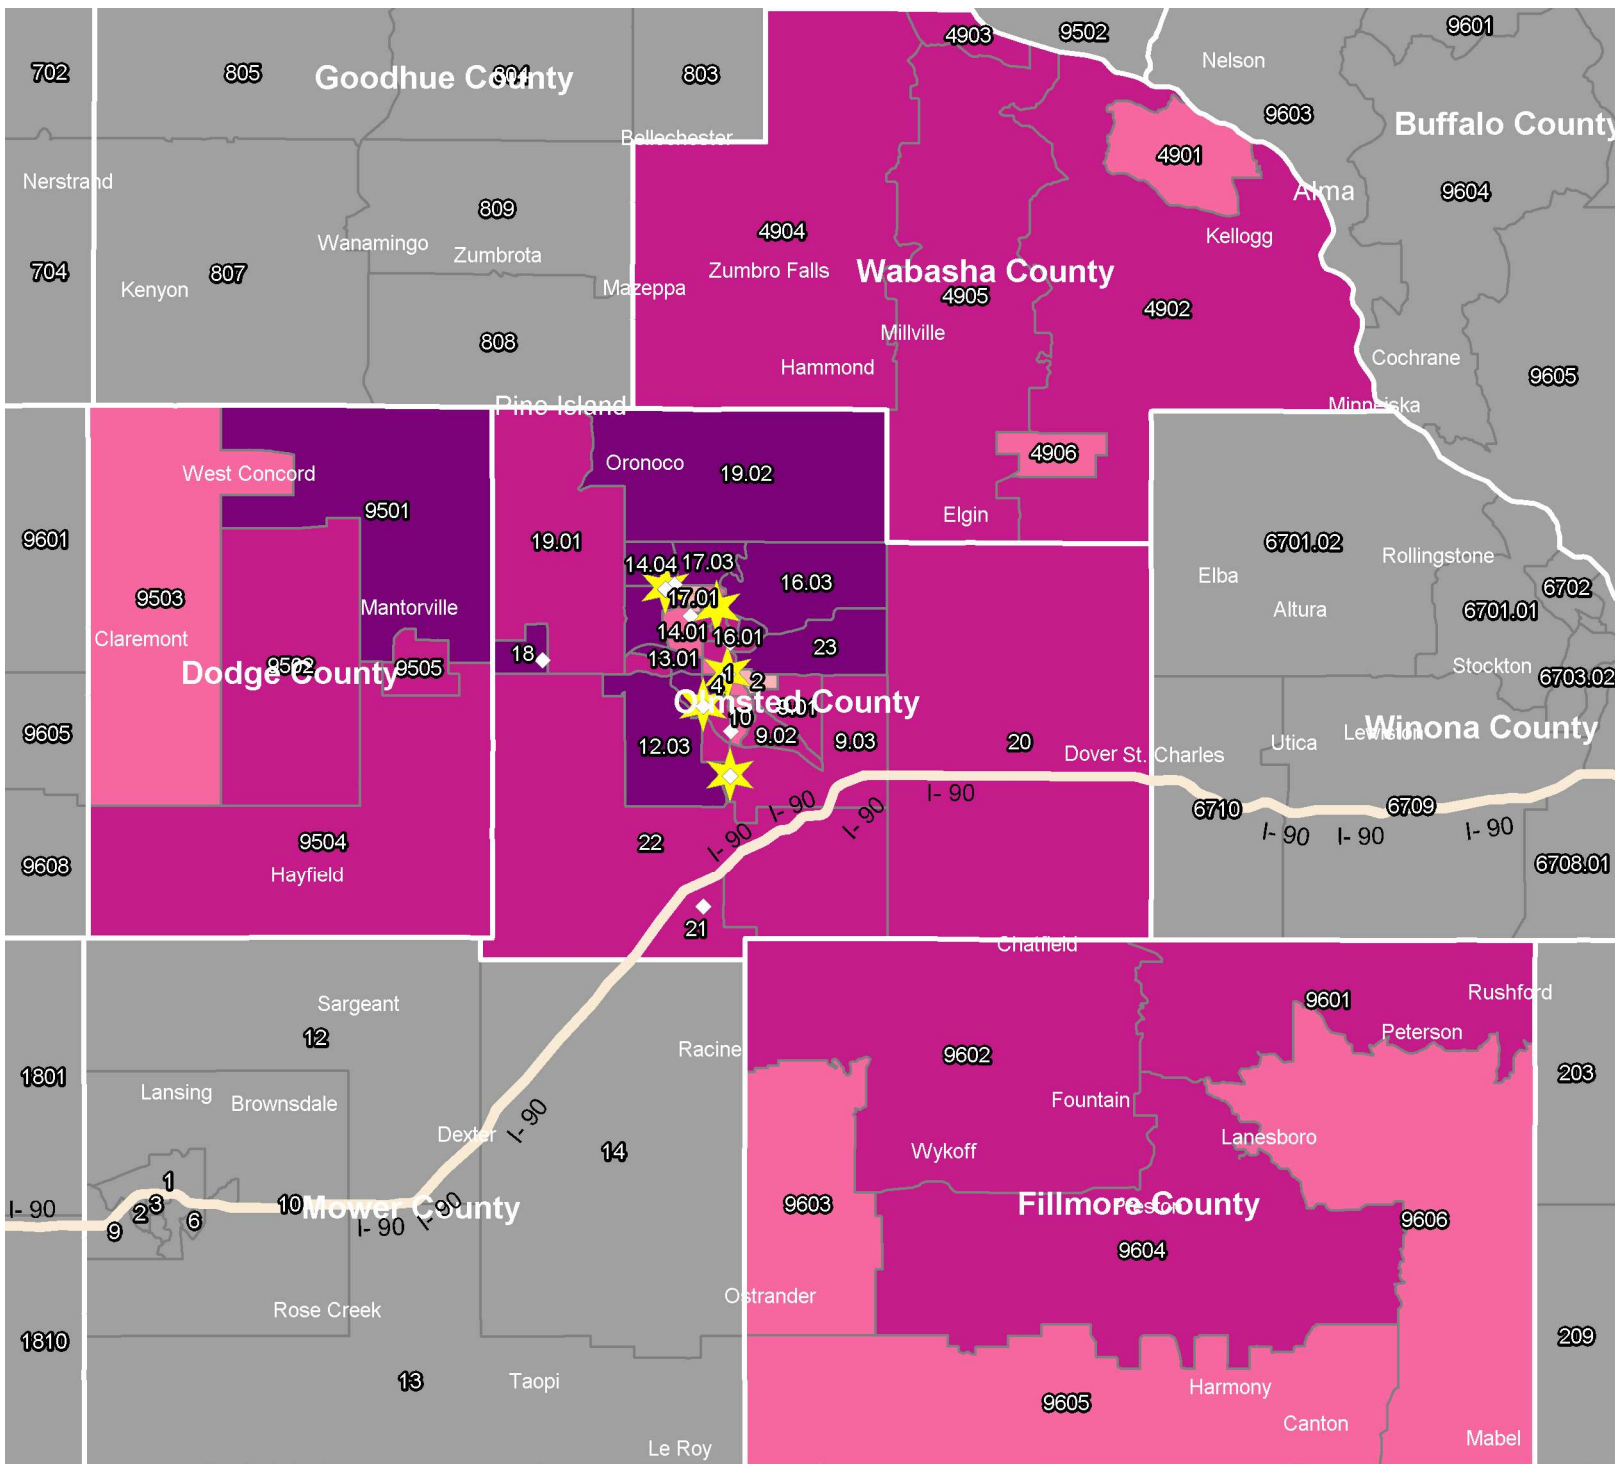

THINK MUTUAL BANK - 2024 CRA - ASSESSMENT AREA INCOME MAP

Rochester

Income Level

- ★ Bank Branches
- ◇ ATM Locations